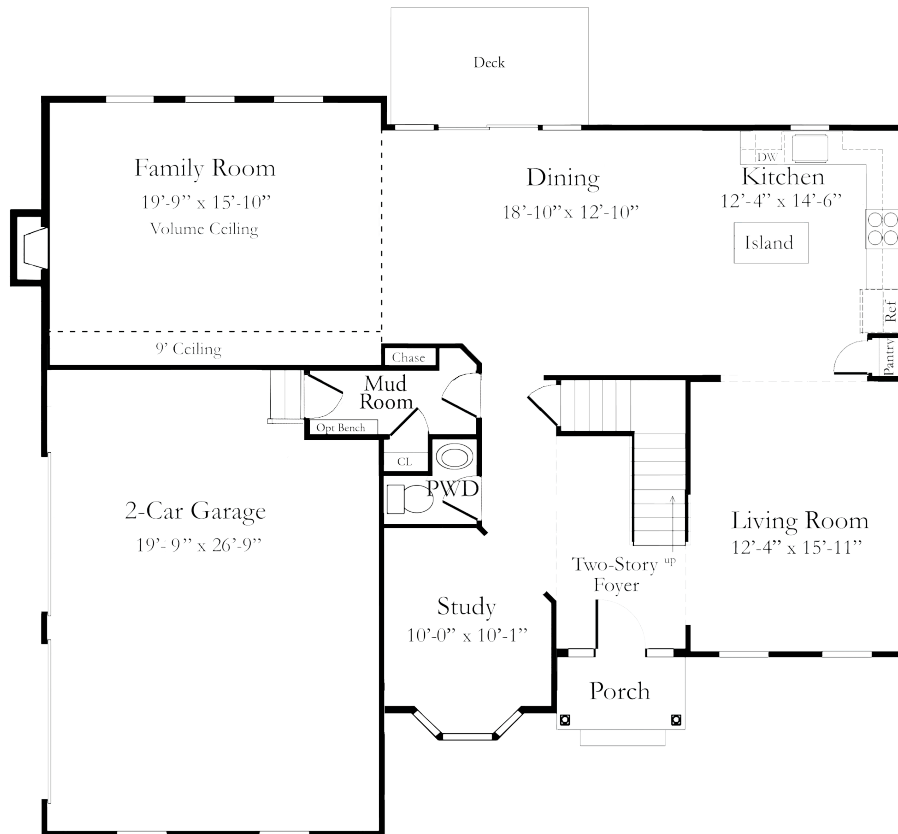

QUICK  
DELIVERY

TACONIC  
HILLS 

STYLISH COLONIAL WITH LUXURY FEATURES

THE MAYFAIR | HOMESITE #17 | 26 BILTMORE DRIVE, HOPEWELL JUNCTION, NY

- *Energy Efficient, High Performance Home*
- *4 bedroom, 2.5 bath colonial*
- *2,959 sq.ft. of living space*
- *Dramatic 2-story foyer with turned staircase*
- *Extravagant master suite with vaulted ceiling, private sitting room and huge walk-in closets*
- *Tempting master bathroom showcases the latest amenities; his and her vanities, freestanding soaking tub and granite vanity countertop*
- *Welcoming family room with grand 12' high ceiling, fireplace and wall of windows.*
- *Gourmet kitchen with granite countertops, large custom center island with seating and stainless steel appliances.*
- *Convenient laundry on second floor*
- *Mudroom entrance from garage with wonderful bench*
- *Beautiful oak flooring in foyer, living room, dining room, kitchen, family room, 2nd floor hall and powder room*
- *Walk-out basement with larger windows and underslab plumbing for future bathroom.*
- *Private water/sewer, LP gas*
- *Arlington School District*

# THE MAYFAIR

ON HOMESITE # 17

26 Biltmore Drive  
Hopewell Junction, NY

First Floor

Second Floor

FOR ADDITIONAL INFORMATION, PLEASE CONTACT:

Debra Allan or Brian Mossey: **845.223.0652**

*Garage may vary according to homesite. Window locations and styles are subject to change.  
All dimensions, details, floor plans and options are approximate and subject to change without notice.  
Renderings are artist's impressions and may vary from the architect's plans.*