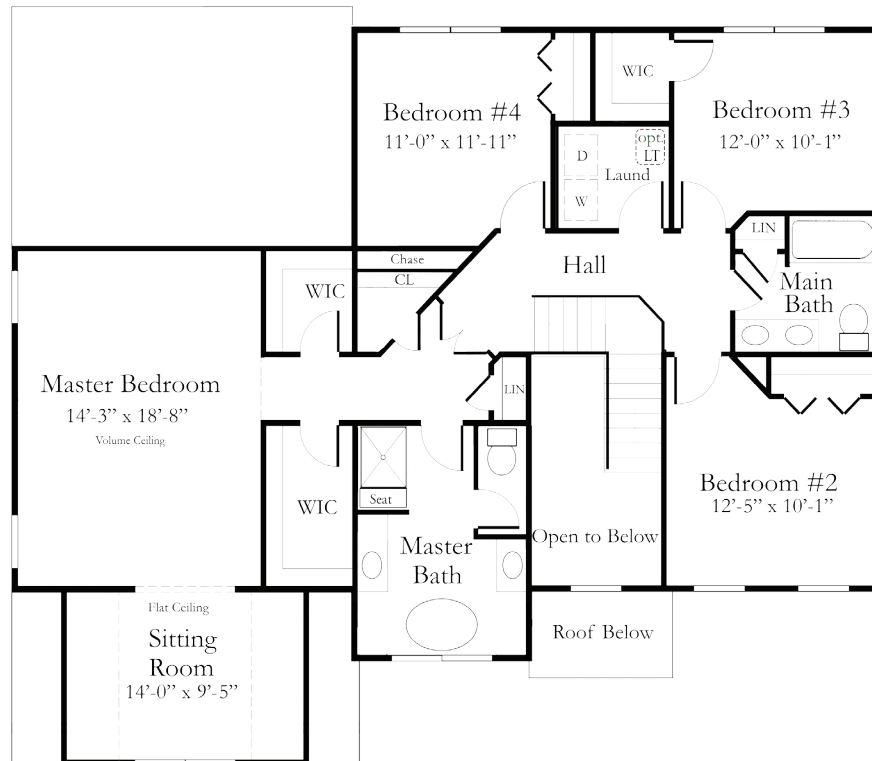

QUICK  
DELIVERY

TACONIC  
HILLS 

STYLISH COLONIAL WITH LUXURY FEATURES

THE MAYFAIR | HOMESITE #17 | 26 BILTMORE DRIVE, HOPEWELL JUNCTION, NY

- *Energy Efficient, High Performance Home*
- *4 bedroom, 2.5 bath colonial*
- *2,959 sq.ft. of living space*
- *Dramatic 2-story foyer with turned staircase*
- *Extravagant master suite with vaulted ceiling, private sitting room and huge walk-in closets*
- *Tempting master bathroom showcases the latest amenities; his and her vanities, freestanding soaking tub and granite vanity countertop*
- *Welcoming family room with grand 12' high ceiling, fireplace and wall of windows.*
- *Gourmet kitchen with granite countertops, large custom center island with seating and stainless steel appliances.*
- *Convenient laundry on second floor*
- *Mudroom entrance from garage with wonderful bench*
- *Beautiful oak flooring in foyer, living room, dining room, kitchen, family room, 2nd floor hall and powder room*
- *Walk-out basement with larger windows and underslab plumbing for future bathroom.*
- *Private water/sewer, LP gas*
- *Arlington School District*

# THE MAYFAIR

ON HOMESITE # 17

26 Biltmore Drive  
Hopewell Junction, NY

First Floor

Second Floor

FOR ADDITIONAL INFORMATION, PLEASE CONTACT:

Debra Allan or Brian Mossey: **845.223.0652**

*Garage may vary according to homesite. Window locations and styles are subject to change.  
All dimensions, details, floor plans and options are approximate and subject to change without notice.  
Renderings are artist's impressions and may vary from the architect's plans.*